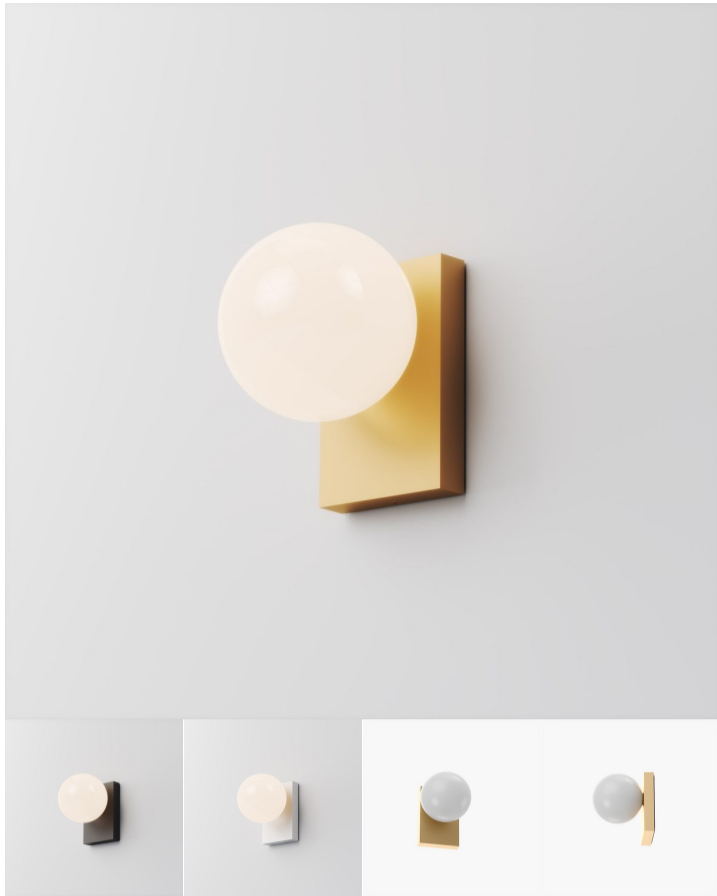

VENTO

₱537.00

VENTO, crafted with clean lines and curves, features a glass shade that softly diffuses light. The sphere-shaped lampshade is supported by a base available in gold, black, and white finishes. Its versatile charm effortlessly suits any type of indoor space - whether wet or not - including bedrooms, living rooms, dining areas, and bathrooms.

Power
IP
Item size
Colors

4W LED 3000K
IP20
81*123mm
black white gold