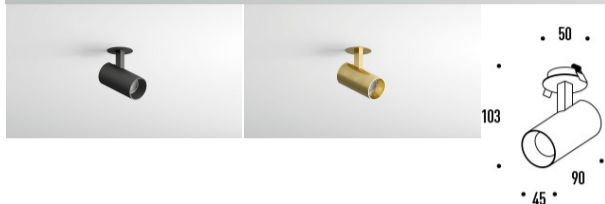

TORRES 7W

₺214.00 - ₺234.00

TORRES is a fine COB led spot light, The body is built from a painted minimal aluminium cylinder. This spot light provides ample direct and ambient illumination by the adjustable integrated led, headrotatable to 359 degree as also tiltable to 90 degree. comes in surface or recessed version.

Power
Luminous flux
IP
Beam angle
Cut-out dimensions
Item size
Input mA
Colors

7W LED
610lm
IP20
24°
45mm
45*130mm
180mA
black white gold