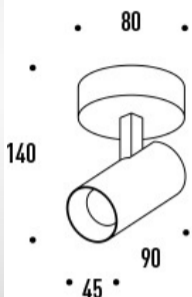

## TORRES 7W

₺214.00 - ₺234.00

TORRES is a fine COB led spot light, The body is built from a painted minimal aluminium cylinder. This spot light provides ample direct and ambient illumination by the adjustable integrated led, headrotatable to 359 degree as also tiltable to 90 degree. comes in surface or recessed version.

**Power**  
**Luminous flux**  
**IP**  
**Beam angle**  
**Base dize**  
**Item size**  
**Input mA**  
**Colors**

7W LED  
610lm  
IP20  
24°  
69mm  
45\*90mm  
180mA  
black white gold