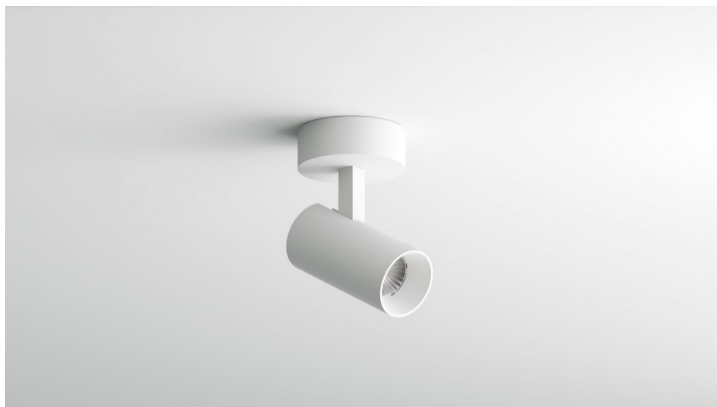

## TORRES 7W

₺214.00 - ₺234.00

TORRES is a fine COB led spot light, The body is built from a painted minimal aluminium cylinder. This spot light provides ample direct and ambient illumination by the adjustable integrated led, headrotatable to 359 degree as also tiltable to 90 degree. comes in surface or recessed version.

**Power**  
**Luminous flux**  
**IP**  
**Beam angle**  
**Base dize**  
**Item size**  
**Input mA**  
**Colors**

7W LED  
610lm  
IP20  
24°  
69mm  
45\*90mm  
180mA  
black white gold