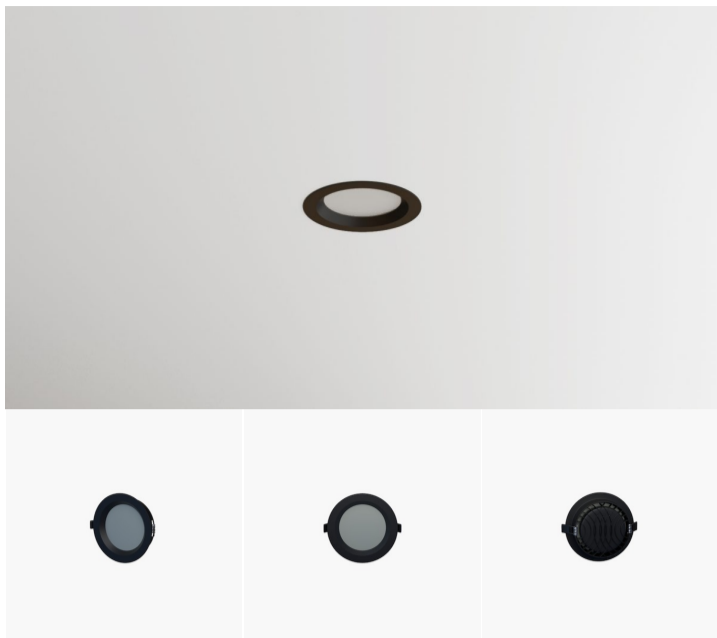

TORI 25W IP54

₹293.00

TORI is a refined integrated led waterproof spot light, This IP54 recessed spot family is build with painted aluminum frame with SMD Backlight. All 3 Sizes come with high quality diffuser that spread Soft and warm light to wet spaces.

Power
Luminous flux
IP
Beam angle
Cut-out dimensions
Item size
Input mA
Colors

25W LED
2600lm
IP54
90°
160mm
190*45mm
580mA
black white