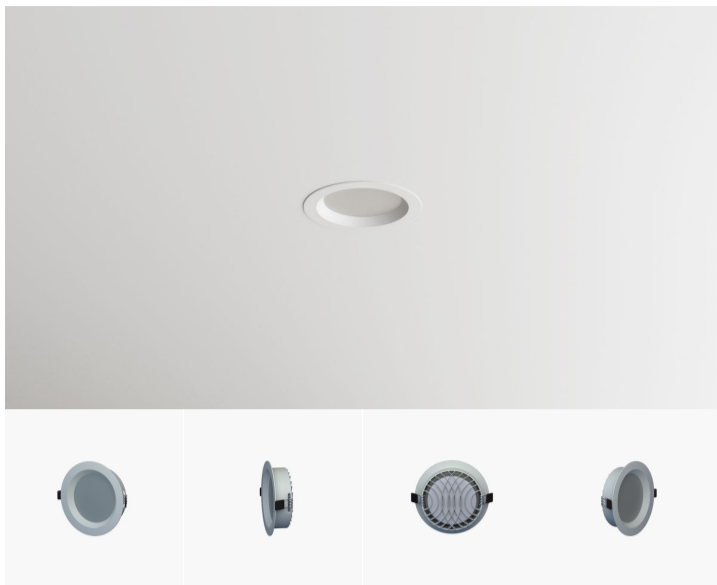

TORI 13W IP54

₹150.00

TORI is a refined integrated led waterproof spot light, This IP54 recessed spot family is build with painted aluminum frame with SMD Backlight. All 3 Sizes come with high quality diffuser that spread Soft and warm light to wet spaces.

Power
Luminous flux
IP
Beam angle
Cut-out dimensions
Item size
Input mA
Colors

13W LED
1100lm
IP54
90°
90mm
110*38mm
230mA
black white