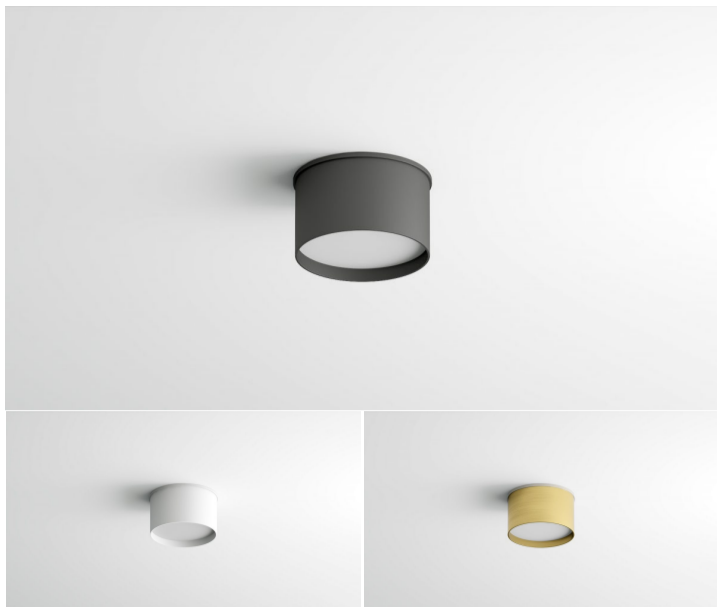

SMD TUBE 10W

₹240.00 - ₹270.00

SMD TUBE is a refined integrated led surface light, with a minimalist painted aluminium cylinder that come in 3 different finishes. This IP54 surface mounted family is build with SMD Backlight. All 3 Sizes come with high quality diffuser that spread Soft and bright light to the space. can be used also for wet spaces.

Power
Luminous flux
IP
Beam angle
Item size
Input mA
Colors

10W LED
900lm
IP54
90°
9*56mm
250mA
black white gold