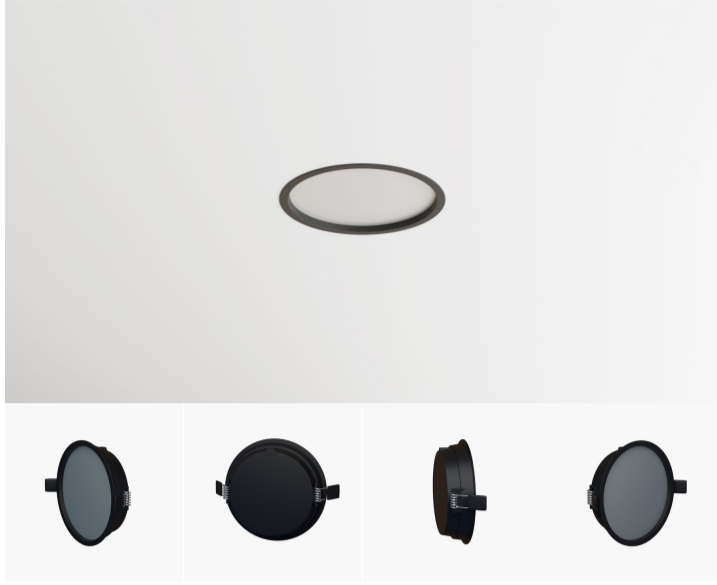

SELINE 16W

₹175.00

Seline is a refined integrated led spot light, with a minimalist design frame that come in sandy white or black finish. This recessed spot family is build with SMD Backlight. All 3 Sizes come with high quality diffuser that spread Soft and warm light to the space.

Power
Luminous flux
IP
Beam angle
Cut-out dimensions
Item size
Input mA
Colors

16W LED
1400lm
IP44
106°
148mm
153*40mm
300mA
black white