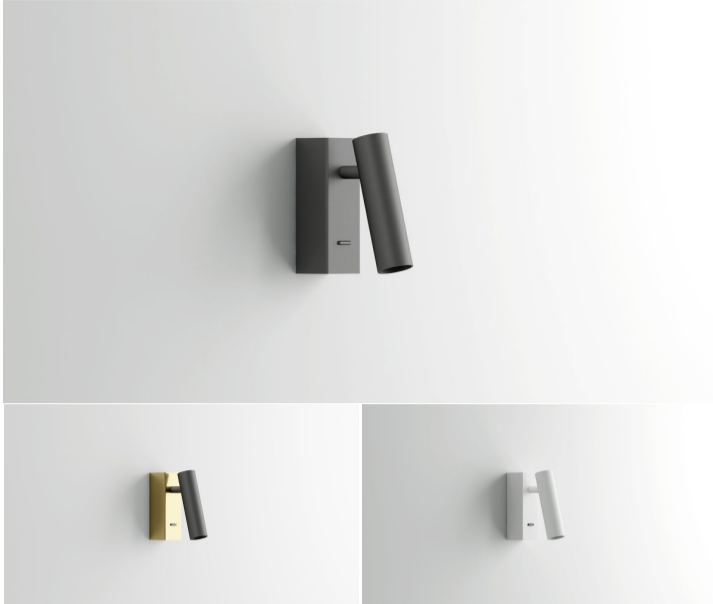

NOVA
R\$513.00

Clean-lined and crisp, this wall-mounted reading light features an adjustable head, which makes it ideal for bedrooms where a space-saving design is needed. Its base is equipped with a minimalist switch. A perfect bedside luminaire in the bedroom or in the hotel.

Power
Luminous flux
Beam angle
Item size
Input mA
Colors

3W LED
315lm
50°
30*95mm
700mA
black white gold