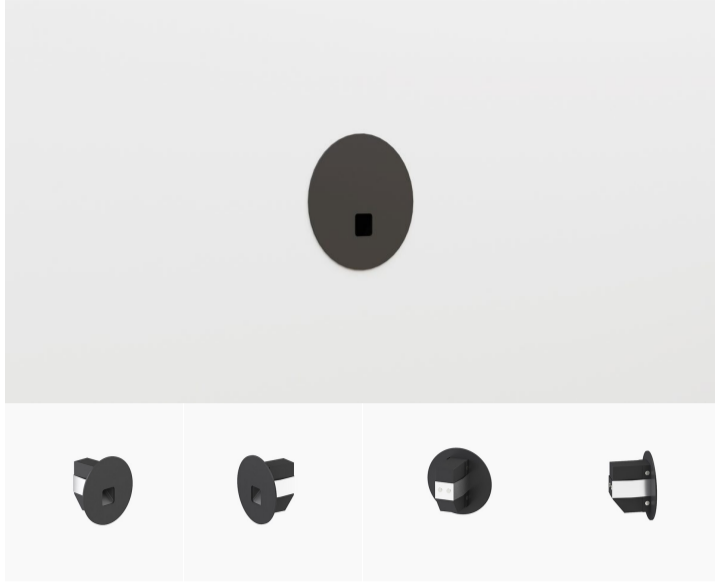

MINI SQUARE BLACK 4W

₹150.00

MINI STEP is minimal design step light, build with painted aluminum body integrated with 4W COB led light. MINI STEP is a fine wall recessed night light.

Power
Luminous flux
IP
Beam angle
Cut-out dimensions
Item size
Input mA
Colors

4W LED
380lm
IP20
100°
22*55mm
65*37mm
700mA
black white