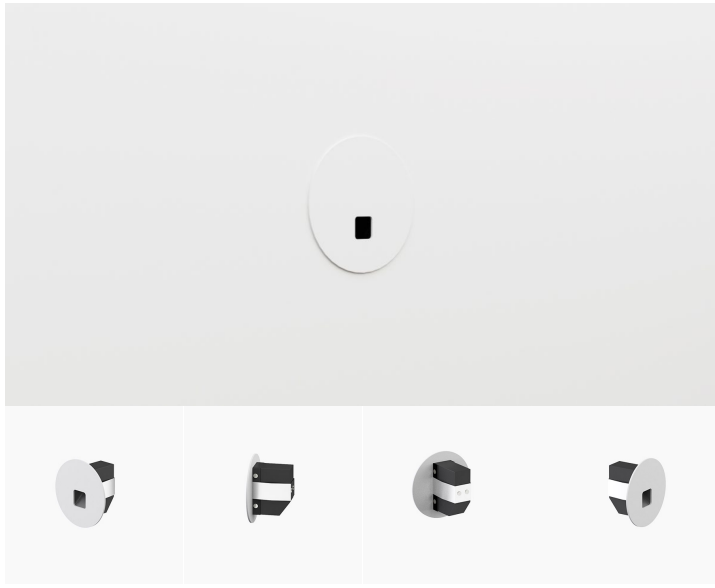

## MINI SQUARE WHITE 4W

₹150.00

MINI STEP is minimal design step light, build with painted aluminum body integrated with 4W COB led light. MINI STEP is a fine wall recessed night light.

**Power**  
**Luminous flux**  
**IP**  
**Beam angle**  
**Cut-out dimensions**  
**Item size**  
**Input mA**  
**Colors**

4W LED  
380lm  
IP20  
100°  
22\*55mm  
65\*37mm  
700mA  
black white