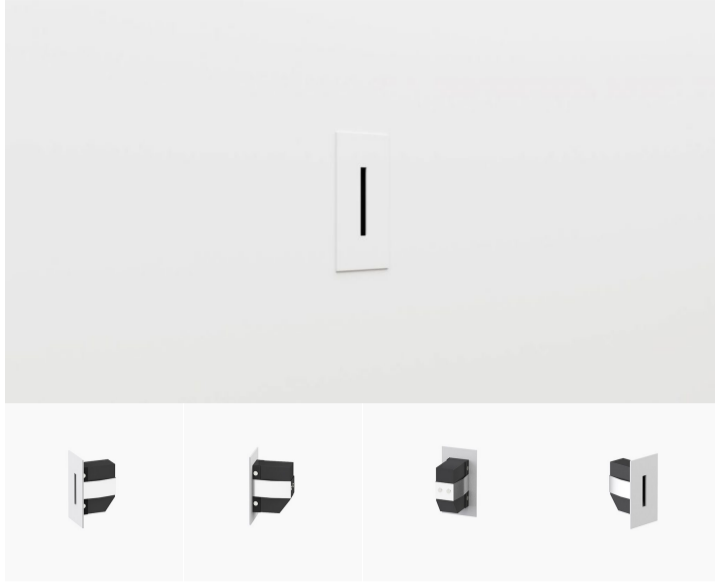

MINI LINE WHITE 4W

₹150.00

MINI STEP is minimal design step light, build with painted aluminum body integrated with 4W COB led light. MINI STEP is a fine wall recessed night light.

Power
Luminous flux
IP
Beam angle
Cut-out dimensions
Item size
Input mA
Colors

4W LED
380lm
IP20
100°
22*55mm
65*35*37mm
700mA
black white