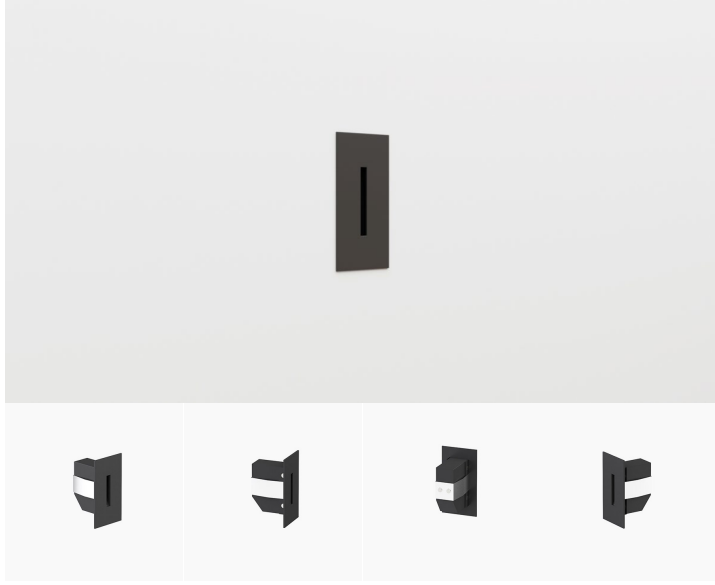

**MINI LINE BLACK 4W**

₹150.00

MINI STEP is minimal design step light, build with painted aluminum body integrated with 4W COB led light. MINI STEP is a fine wall recessed night light.

<b>Power</b>	4W LED
<b>Luminous flux</b>	380lm
<b>IP</b>	IP20
<b>Beam angle</b>	100°
<b>Cut-out dimensions</b>	22*55mm
<b>Item size</b>	65*35*37mm
<b>Input mA</b>	700mA
<b>Colors</b>	black white