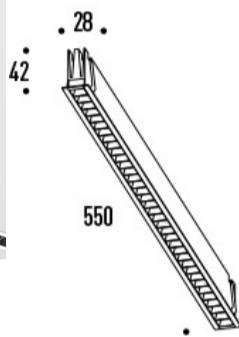

## MINI LENS 32W

₹799.00

MINI-LENS is a High-end modern Linear light with a minimal design. This recessed family is integrated led cover with fine lenses. Comes in 4 different sizes. The Mini lens is known as an anti glare spot light for architects.

**Power**  
**Luminous flux**  
**IP**  
**Beam angle**  
**Cut-out dimensions**  
**Item size**  
**Input mA**  
**Colors**

32W LED  
2853lm  
IP20  
30°  
542\*22mm  
550\*28\*42 mm  
1000mA  
black white