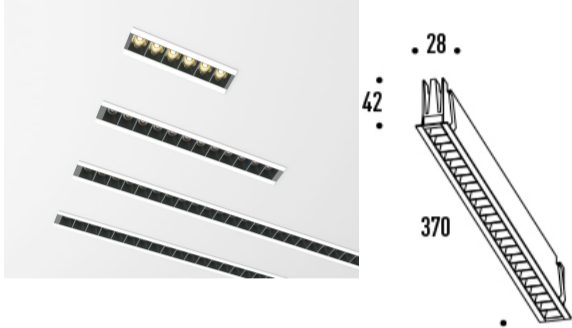

MINI LENS 24W

₹643.00

MINI-LENS is a High-end modern Linear light with a minimal design. This recessed family is integrated led cover with fine lenses. Comes in 4 different sizes. The Mini lens is known as an anti glare spot light for architects.

Power
Luminous flux
IP
Beam angle
Cut-out dimensions
Item size
Input mA
Colors

24W LED
1812lm
IP20
30°
362*22mm
370*28*42 mm
700mA
black white