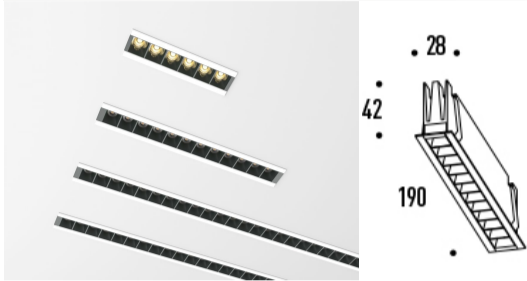

MINI LENS 12W

₹489.00

MINI-LENS is a High-end modern Linear light with a minimal design. This recessed family is integrated led cover with fine lenses. Comes in 4 different sizes. The Mini lens is known as an anti glare spot light for architects.

Power
Luminous flux
IP
Beam angle
Cut-out dimensions
Item size
Input mA
Colors

12W LED
990lm
IP20
30°
182*22mm
190*28*42 mm
350mA
black white