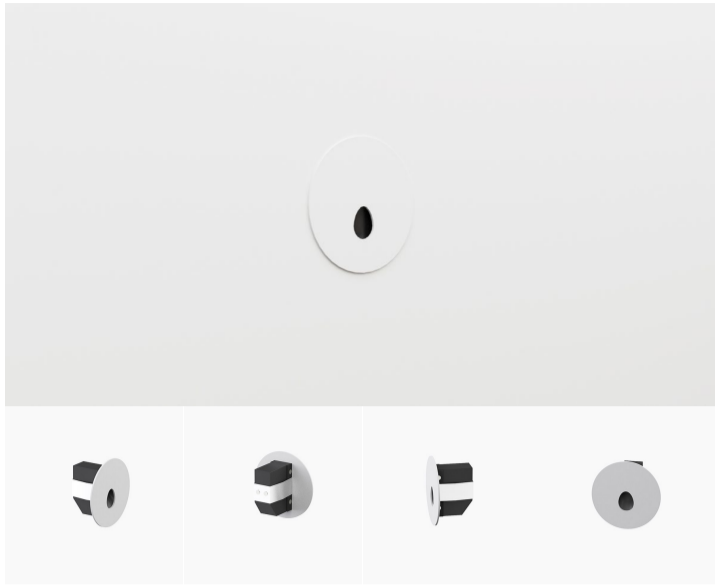

MINI DROP WHITE 4W

₱150.00

MINI STEP is minimal design step light, build with painted aluminum body integrated with 4W COB led light. MINI STEP is a fine wall recessed night light.

Power
Luminous flux
IP
Beam angle
Cut-out dimensions
Item size
Input mA
Colors

4W LED
380lm
IP20
100°
22*55mm
65*37mm
700mA
black white