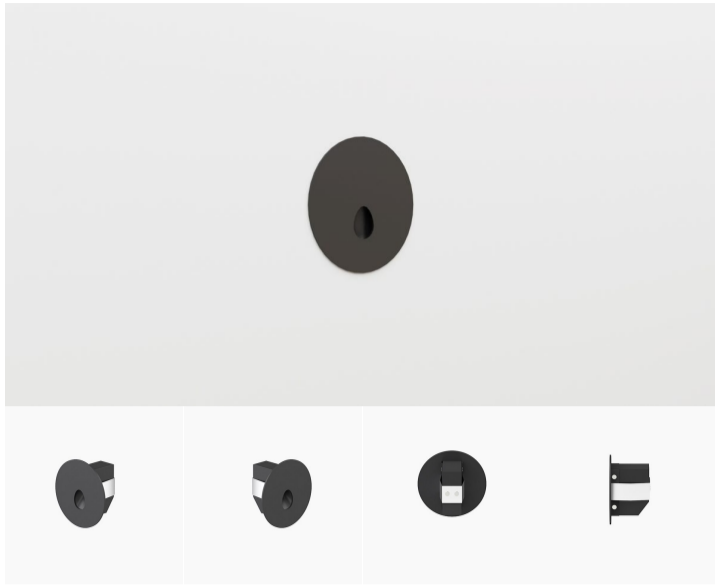

MINI DROP BLACK 4W

₹150.00

MINI STEP is minimal design step light, build with painted aluminum body integrated with 4W COB led light. MINI STEP is a fine wall recessed night light.

Power
Luminous flux
IP
Beam angle
Cut-out dimensions
Item size
Input mA
Colors

4W LED
380lm
IP20
100°
22*55mm
65*37mm
700mA
black white