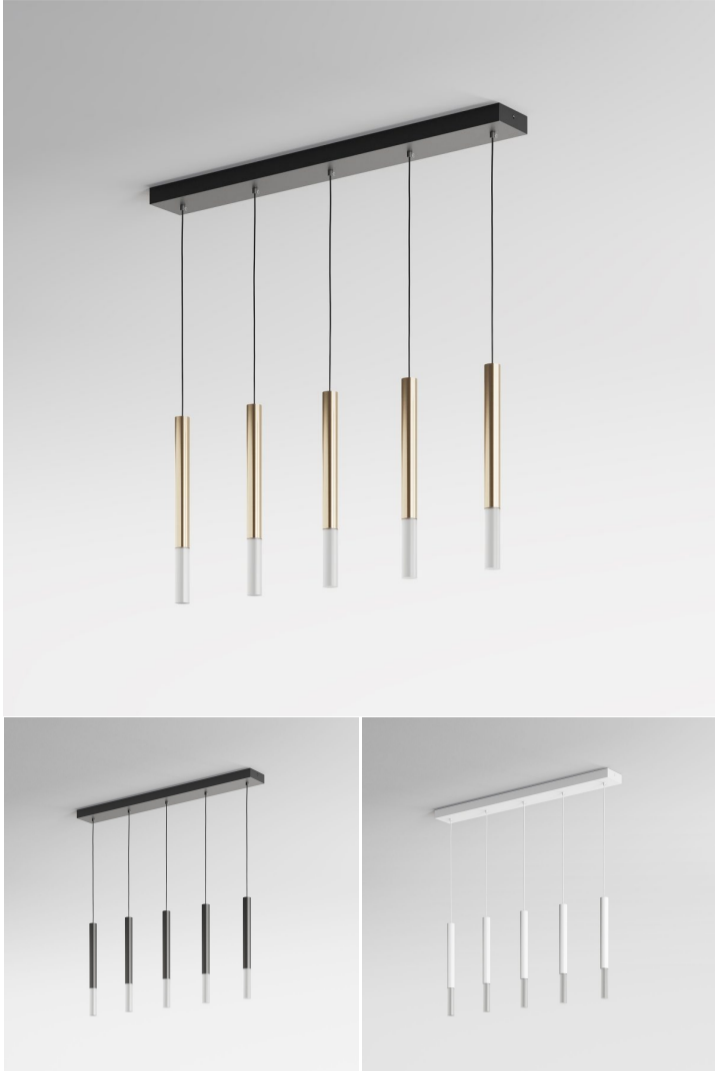

JIMI BIG 5

₱1,125.00 - ₱1,250.00

JIMI is a thin pendant mount fixture. A metal cylinder that holds an acrylic diffuser in a minimalist design. Two body heights and availability of models with CRI90 make it easy to adapt the luminaire to the needs of the interior.

Install solo or in a cluster and personalize by choosing your own hanging lengths.

Power
Luminous flux
Item size
Input mA
Colors

50W LED
5 x 400lm
30*900mm, H 1500 (MAX)
1600mA
black white gold