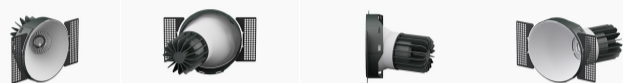

## **CONE B 13W**

**₹300.00**

CONE is a fine led spot light with a minimal design. This TRIMLESS recessed spot is build with painted aluminium body integrated with COB led. Comes in 2 diffrent light effects, Wallwasher or direct light .with depth that creates antiglare feel.

**Power**  
**Luminous flux**  
**IP**  
**Beam angle**  
**Cut-out dimensions**  
**Item size**  
**Input mA**  
**Colors**

13W LED CRI90  
1326m  
IP20  
60°  
110mm  
157\*109\*105 mm  
350mA  
black white