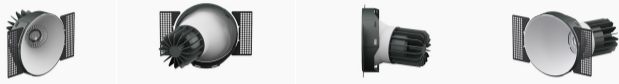

CONE B 13W

₹300.00

CONE is a fine led spot light with a minimal design. This TRIMLESS recessed spot is build with painted aluminium body integrated with COB led. Comes in 2 diffrent light effects, Wallwasher or direct light .with depth that creates antiglare feel.

Power
Luminous flux
IP
Beam angle
Cut-out dimensions
Item size
Input mA
Colors

13W LED CRI90
1326m
IP20
60°
110mm
157*109*105 mm
350mA
black white