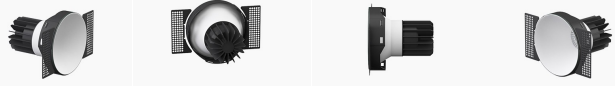

CONE A 13W

₹300.00

CONE is a fine led spot light with a minimal design. This TRIMLESS recessed spot is build with painted aluminium body integrated with COB led. Comes in 2 diffrent light effects, Wallwasher or direct light .with depth that creates antiglare feel.

Power
Luminous flux
IP
Beam angle
Cut-out dimensions
Item size
Input mA
Colors

13W LED CRI90
1326m
IP20
60°
110mm
157*109*105 mm
350mA
black white