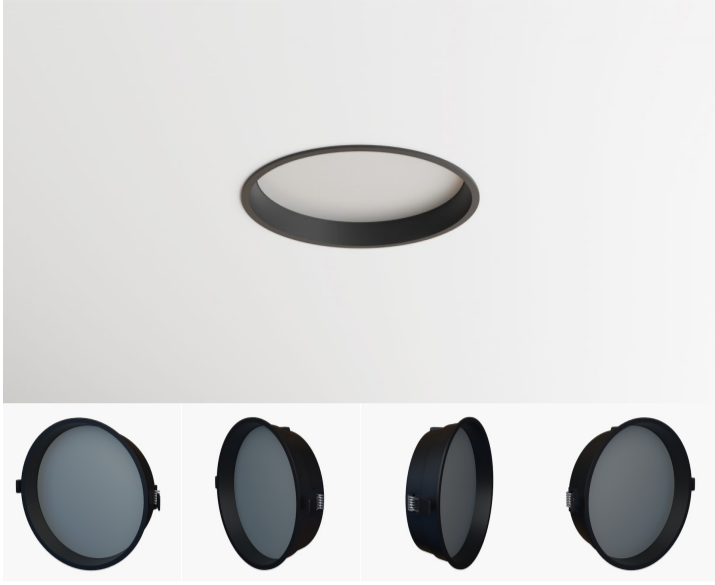

BRIS 24W

₹238.00

BRIS is a refined integrated led spot light, with a minimalist design frame that come in sandy white or black finish. This recessed spot family is build with SMD Backlight. All 3 Sizes come with high quality diffuser that spread Soft and warm light to the space, The depth creates antiglare effect.

Power
Luminous flux
IP
Beam angle
Cut-out dimensions
Item size
Input mA
Colors

24W LED
1870lm
IP44
100°
206mm
211*58mm
300mA
black white