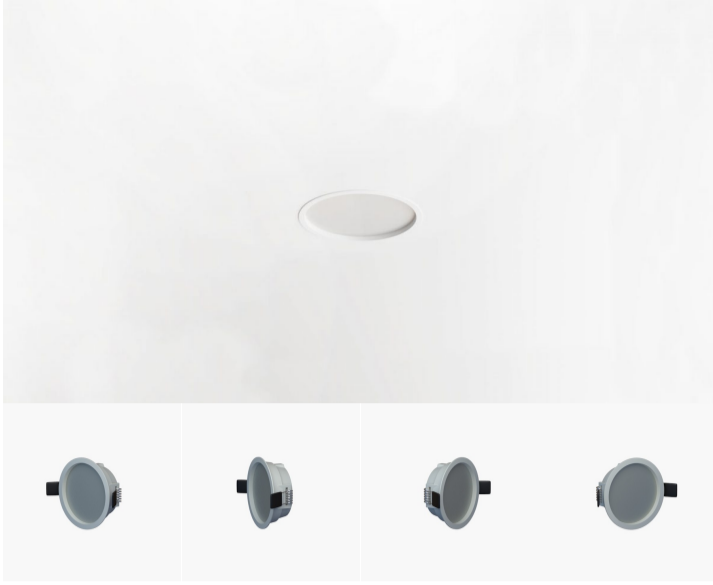

SELINE 10W

₹113.00

Seline is a refined integrated led spot light, with a minimalist design frame that come in sandy white or black finish. This recessed spot family is build with SMD Backlight. All 3 Sizes come with high quality diffuser that spread Soft and warm light to the space.

Power
Luminous flux
IP
Beam angle
Cut-out dimensions
Item size
Input mA
Colors

10W LED
980lm
IP44
106°
98mm
103*40mm
300mA
black white