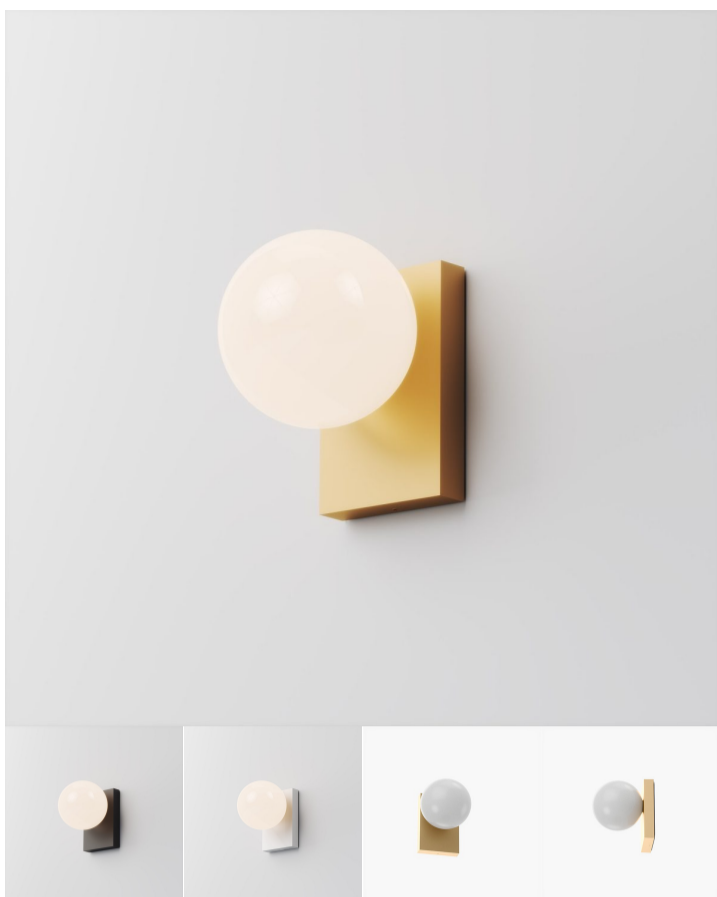

VENTO

₱537.00

VENTO, crafted with clean lines and curves, features a glass shade that softly diffuses light. The sphere-shaped lampshade is supported by a base available in gold, black, and white finishes. Its versatile charm effortlessly suits any type of indoor space - whether wet or not - including bedrooms, living rooms, dining areas, and bathrooms.

Power
IP
Item size
Colors

4W LED 3000K
IP20
81*123mm
black white gold