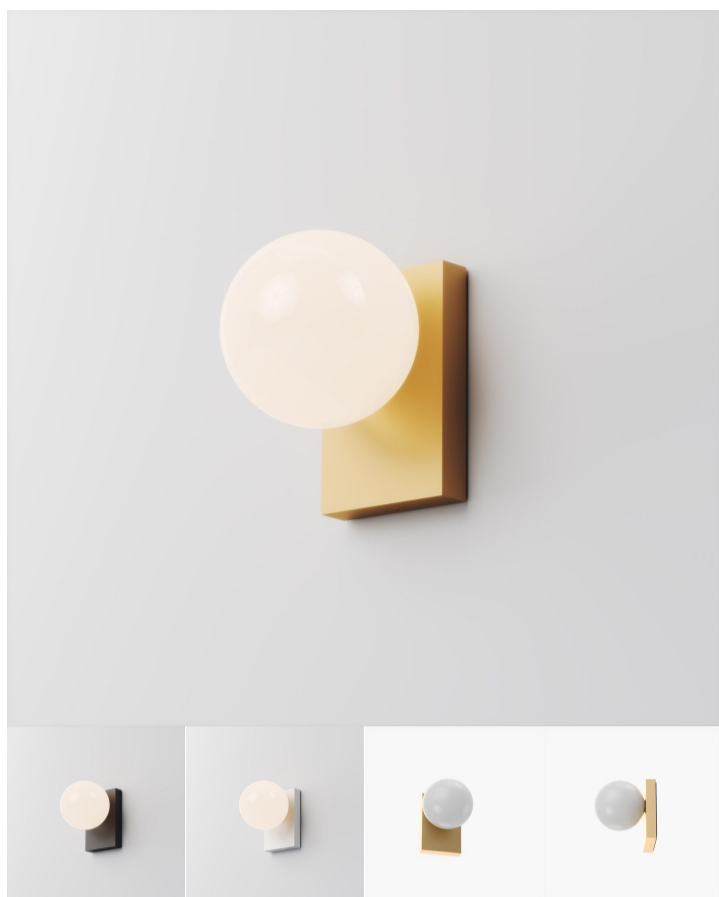

## **VENTO**

**₱537.00**

VENTO, crafted with clean lines and curves, features a glass shade that softly diffuses light. The sphere-shaped lampshade is supported by a base available in gold, black, and white finishes. Its versatile charm effortlessly suits any type of indoor space - whether wet or not - including bedrooms, living rooms, dining areas, and bathrooms.

**Power**  
**IP**  
**Item size**  
**Colors**

4W LED 3000K  
IP20  
81\*123mm  
black white gold