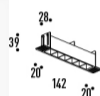

Power
Luminous flux
IP
Beam angle
Cut-out dimensions
Item size
Input
Colors

6W LED
639lm
IP20
33°
150*30mm
182*28mm
200-240V
black white