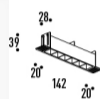

Power
Luminous flux
IP
Beam angle
Cut-out dimensions
Item size
Input
Colors

6W LED
639lm
IP20
33°
150*30mm
182*28mm
200-240V
black white