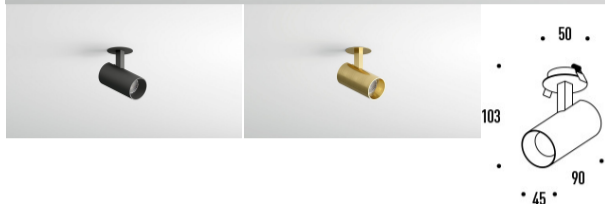

## TORRES 7W

₺214.00 - ₺234.00

TORRES is a fine COB led spot light, The body is built from a painted minimal aluminium cylinder. This spot light provides ample direct and ambient illumination by the adjustable integrated led, headrotatable to 359 degree as also tiltable to 90 degree. comes in surface or recessed version.

**Power**  
**Luminous flux**  
**IP**  
**Beam angle**  
**Cut-out dimensions**  
**Item size**  
**Input mA**  
**Colors**

7W LED  
610lm  
IP20  
24°  
45mm  
45\*130mm  
180mA  
black white gold