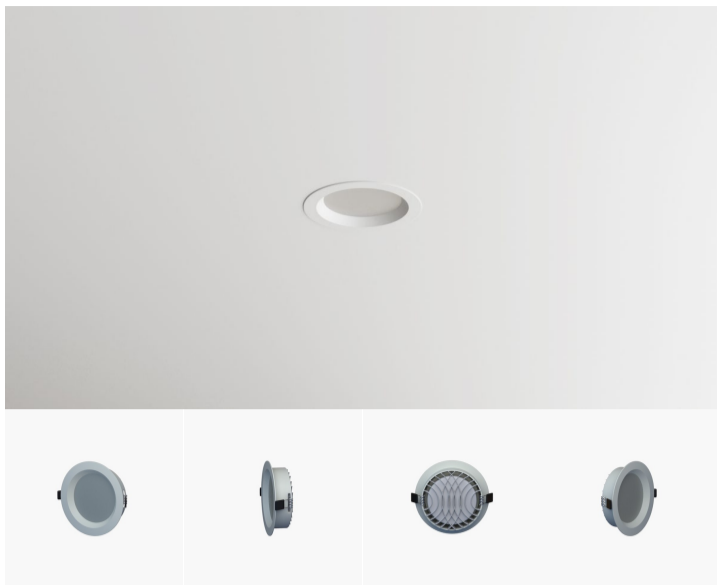

**TORI 13W IP54**

**₹150.00**

TORI is a refined integrated led waterproof spot light, This IP54 recessed spot family is build with painted aluminum frame with SMD Backlight. All 3 Sizes come with high quality diffuser that spread Soft and warm light to wet spaces.

**Power**  
**Luminous flux**  
**IP**  
**Beam angle**  
**Cut-out dimensions**  
**Item size**  
**Input mA**  
**Colors**

13W LED  
1100lm  
IP54  
90°  
90mm  
110\*38mm  
230mA  
black white