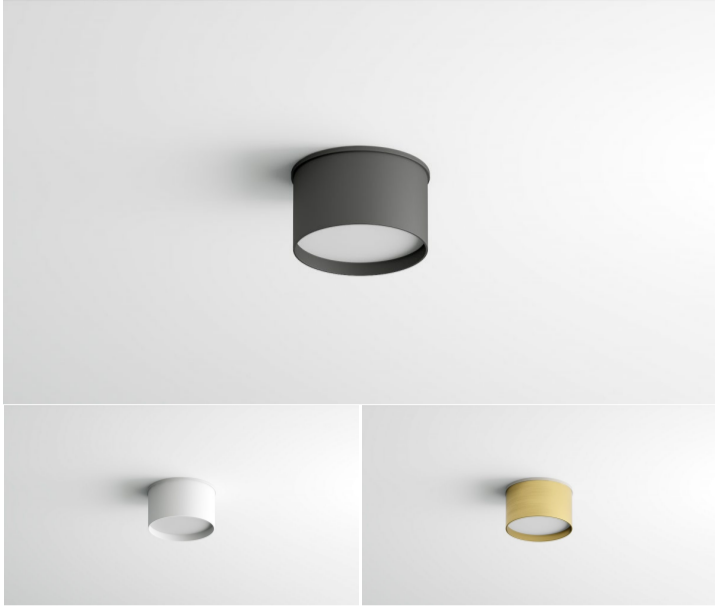

SMD TUBE 10W

₹240.00 - ₹270.00

SMD TUBE is a refined integrated led surface light, with a minimalist painted aluminium cylinder that come in 3 different finishes. This IP54 surface mounted family is build with SMD Backlight. All 3 Sizes come with high quality diffuser that spread Soft and bright light to the space. can be used also for wet spaces.

Power
Luminous flux
IP
Beam angle
Item size
Input mA
Colors

10W LED
900lm
IP54
90°
9*56mm
250mA
black white gold