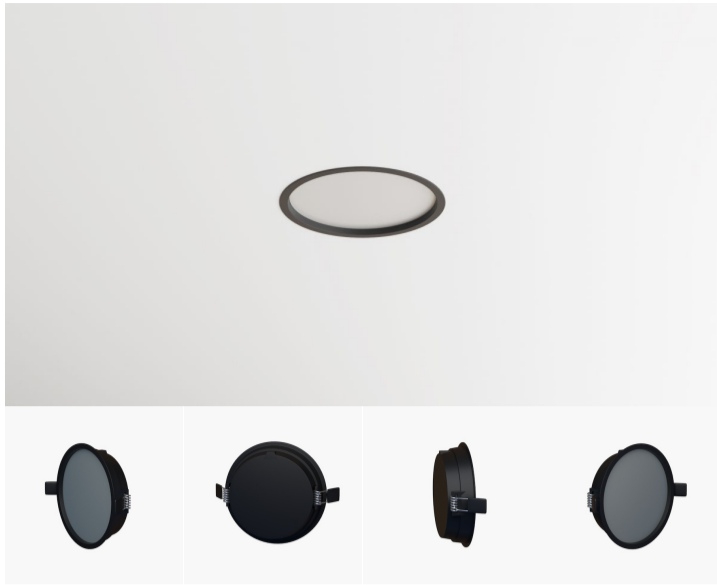

SELINE 16W

₹175.00

Seline is a refined integrated led spot light, with a minimalist design frame that come in sandy white or black finish. This recessed spot family is build with SMD Backlight. All 3 Sizes come with high quality diffuser that spread Soft and warm light to the space.

Power
Luminous flux
IP
Beam angle
Cut-out dimensions
Item size
Input mA
Colors

16W LED
1400lm
IP44
106°
148mm
153*40mm
300mA
black white