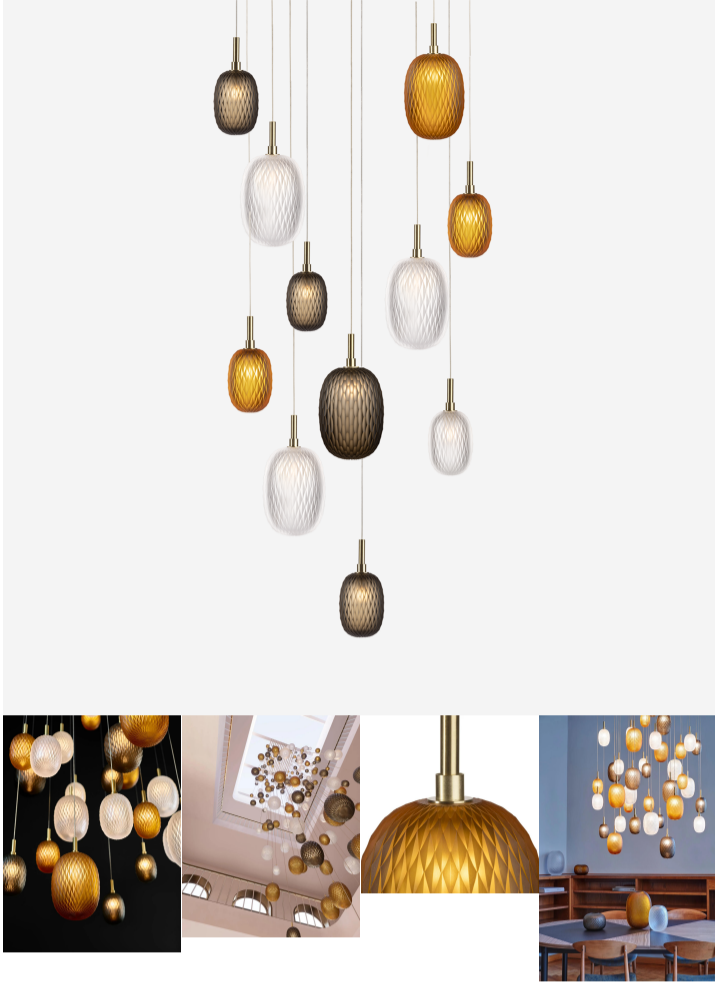

## METAMORPHOSIS

₪1,941.00 - ₪25,840.00

Metamorphosis is a transformation from one form into another. Metamorphosis as the transformation of crystal into a stunning lighted jewel in any interior, creates a variable jewel that enables your own compositions. These are flawlessly presented in both craftsmanship and technical execution. The delicate geometric cut of the Metamorphosis Collection on hand-blown crystal comes alive with its internal light source, highlighting amber, clear or cigar colors. Just as stars from far-away in the sky, these seemingly small lighting objects fascinate us individually and become even stronger in groups.

BOMMA Glassworks and Rückl jointly introduce Metamorphosis, a new collection of crystal lighting by Rony Plesl. This collection combines the talents

of these sister glassmaking brands - the breathtaking art of hand-cut crystal from Rückl, with exceptional technical solutions and the principle of light constellations typical for BOMMA.

מקור אור  
לומין  
צבע אור  
מסירות צבע  
צבע  
מתח זינה  
דרגת הגנה  
קבוצת בידוד  
חומר  
אחריות

1.2W G4 LED  
100Lm  
2700K  
CRI>90  
שקוף , שחור , אמבר  
12V  
IP20  
1  
זכוכית  
1