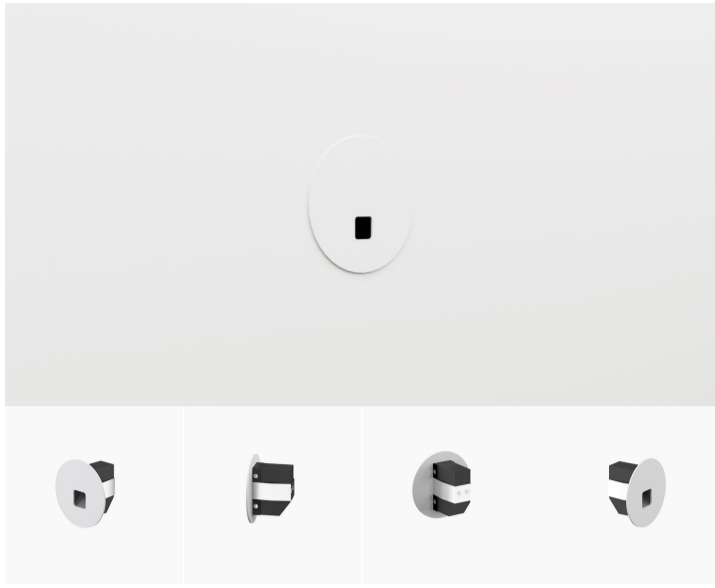

## MINI SQUARE WHITE 4W

₹150.00

MINI STEP is minimal design step light, build with painted aluminum body integrated with 4W COB led light. MINI STEP is a fine wall recessed night light.

**Power**  
**Luminous flux**  
**IP**  
**Beam angle**  
**Cut-out dimensions**  
**Item size**  
**Input mA**  
**Colors**

4W LED  
380lm  
IP20  
100°  
22\*55mm  
65\*37mm  
700mA  
black white