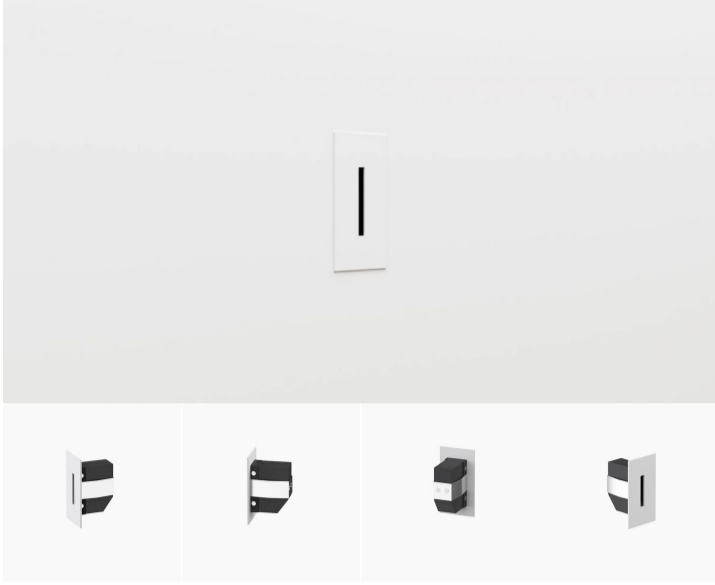

MINI LINE WHITE 4W

₹150.00

MINI STEP is minimal design step light, build with painted aluminum body integrated with 4W COB led light. MINI STEP is a fine wall recessed night light.

Power
Luminous flux
IP
Beam angle
Cut-out dimensions
Item size
Input mA
Colors

4W LED
380lm
IP20
100°
22*55mm
65*35*37mm
700mA
black white