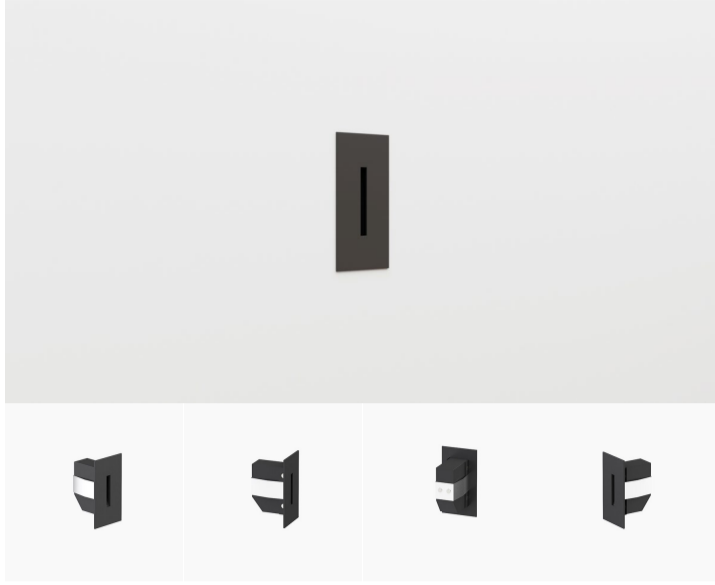

MINI LINE BLACK 4W

₹150.00

MINI STEP is minimal design step light, build with painted aluminum body integrated with 4W COB led light. MINI STEP is a fine wall recessed night light.

Power	4W LED
Luminous flux	380lm
IP	IP20
Beam angle	100°
Cut-out dimensions	22*55mm
Item size	65*35*37mm
Input mA	700mA
Colors	black white