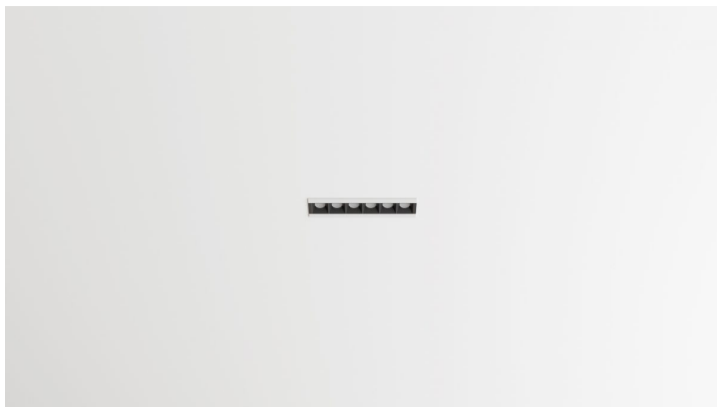

MINI LENS 6W

₹401.00

MINI-LENS is a High-end modern Linear light with a minimal design. This recessed family is integrated led cover with fine lenses. Comes in 4 different sizes. The Mini lens is known as an anti glare spot light for architects.

Power
Luminous flux
IP
Beam angle
Cut-out dimensions
Item size
Input mA
Colors

6W LED
450lm
IP20
30°
92*22mm
100*28*42 mm
150mA
black white