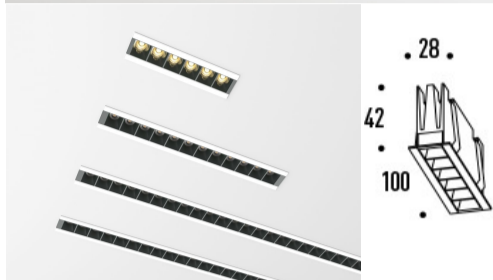

MINI LENS 6W

₹401.00

MINI-LENS is a High-end modern Linear light with a minimal design. This recessed family is integrated led cover with fine lenses. Comes in 4 different sizes. The Mini lens is known as an anti glare spot light for architects.

Power
Luminous flux
IP
Beam angle
Cut-out dimensions
Item size
Input mA
Colors

6W LED
450lm
IP20
30°
92*22mm
100*28*42 mm
150mA
black white