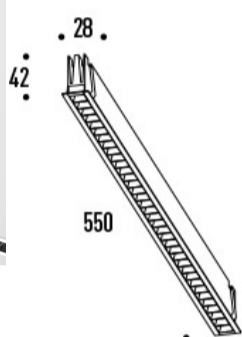

MINI LENS 32W

₹799.00

MINI-LENS is a High-end modern Linear light with a minimal design. This recessed family is integrated led cover with fine lenses. Comes in 4 different sizes. The Mini lens is known as an anti glare spot light for architects.

Power
Luminous flux
IP
Beam angle
Cut-out dimensions
Item size
Input mA
Colors

32W LED
2853lm
IP20
30°
542*22mm
550*28*42 mm
1000mA
black white