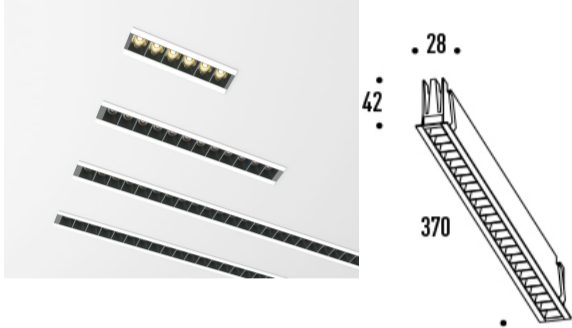

MINI LENS 24W

₹643.00

MINI-LENS is a High-end modern Linear light with a minimal design. This recessed family is integrated led coverd with fine lenses. Comes in 4 different sizes. The Mini lens is known as an anti glare spot light for architects.

Power
Luminous flux
IP
Beam angle
Cut-out dimensions
Item size
Input mA
Colors

24W LED
1812lm
IP20
30°
362*22mm
370*28*42 mm
700mA
black white