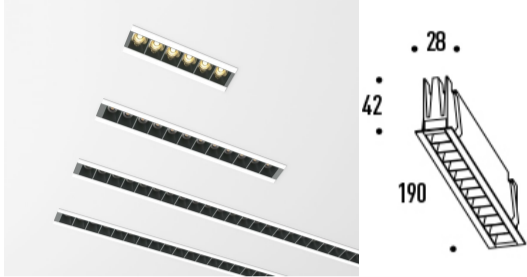

MINI LENS 12W

₹489.00

MINI-LENS is a High-end modern Linear light with a minimal design. This recessed family is integrated led cover with fine lenses. Comes in 4 different sizes. The Mini lens is known as an anti glare spot light for architects.

Power
Luminous flux
IP
Beam angle
Cut-out dimensions
Item size
Input mA
Colors

12W LED
990lm
IP20
30°
182*22mm
190*28*42 mm
350mA
black white