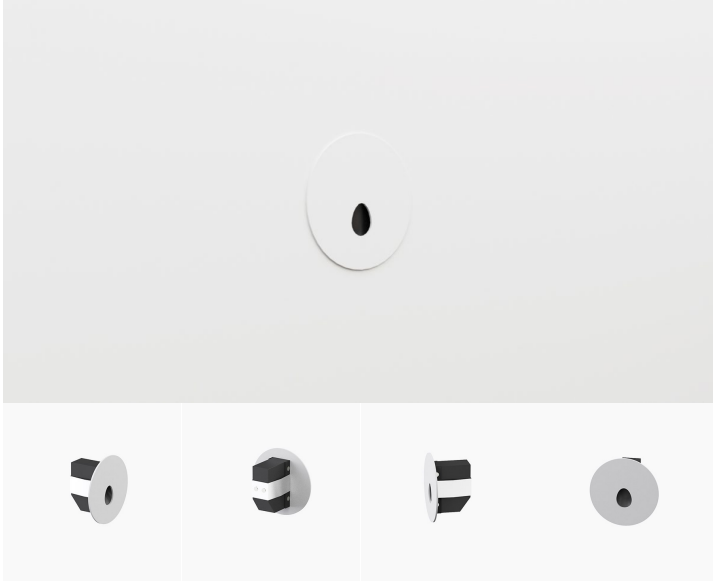

**MINI DROP WHITE 4W**

₱150.00

MINI STEP is minimal design step light, build with painted aluminum body integrated with 4W COB led light. MINI STEP is a fine wall recessed night light.

**Power**  
**Luminous flux**  
**IP**  
**Beam angle**  
**Cut-out dimensions**  
**Item size**  
**Input mA**  
**Colors**

4W LED  
380lm  
IP20  
100°  
22\*55mm  
65\*37mm  
700mA  
black white