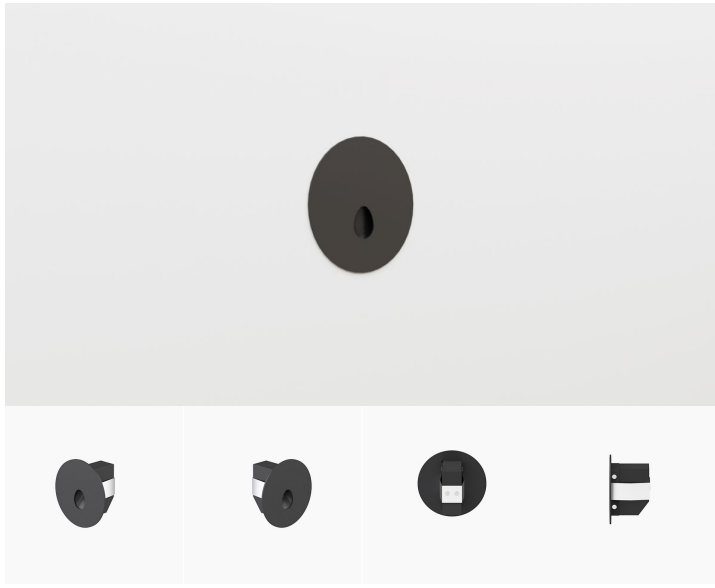

MINI DROP BLACK 4W

₹150.00

MINI STEP is minimal design step light, build with painted aluminum body integrated with 4W COB led light. MINI STEP is a fine wall recessed night light.

Power
Luminous flux
IP
Beam angle
Cut-out dimensions
Item size
Input mA
Colors

4W LED
380lm
IP20
100°
22*55mm
65*37mm
700mA
black white