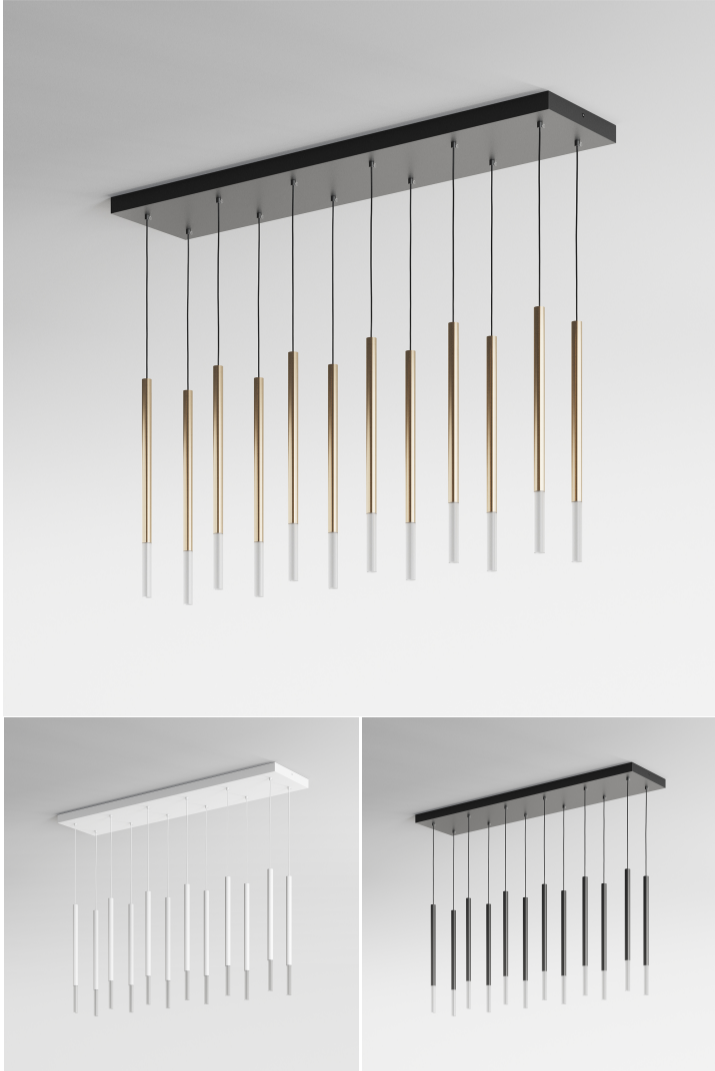

JIMI SMALL 12

₱1,700.00 - ₱1,850.00

JIMI is a thin pendant mount fixture. A metal cylinder that holds an acrylic diffuser in a minimalist design. Two body heights and availability of models with CRI90 make it easy to adapt the luminaire to the needs of the interior.

Install solo or in a cluster and personalize by choosing your own hanging lengths.

Power
Luminous flux
Item size
Input mA
Colors

50W LED
12 x 300lm
1000*440mm, H 1500 (MAX)
1400mA
black white gold