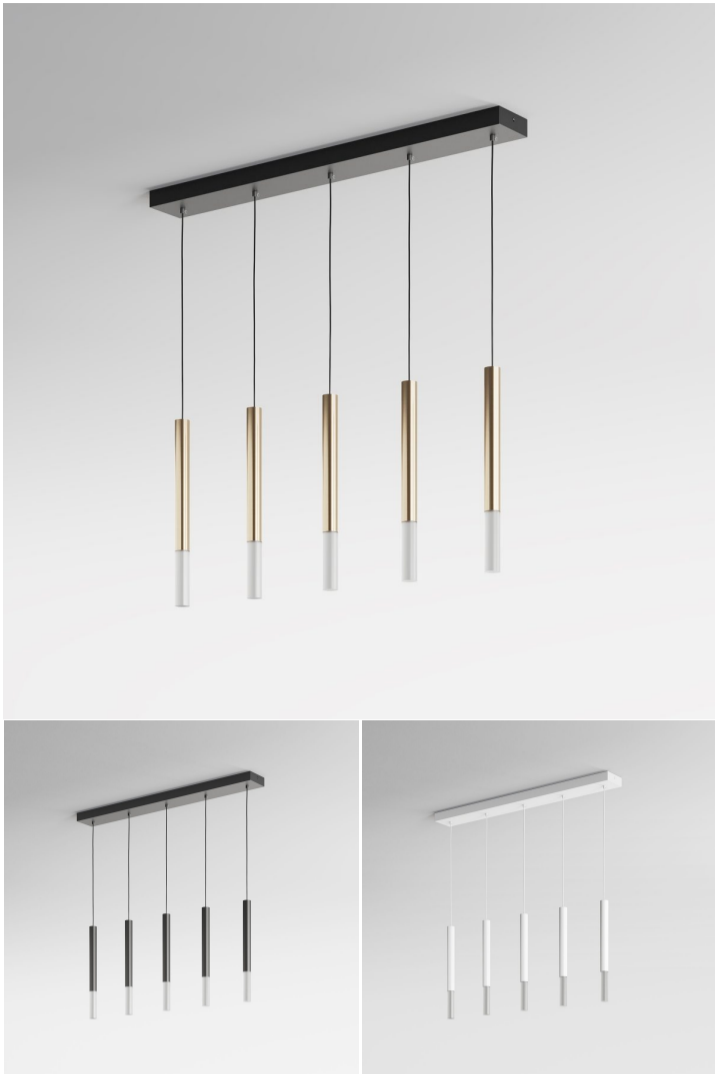

JIMI BIG 5

₱1,125.00 - ₱1,250.00

JIMI is a thin pendant mount fixture. A metal cylinder that holds an acrylic diffuser in a minimalist design. Two body heights and availability of models with CRI90 make it easy to adapt the luminaire to the needs of the interior.

Install solo or in a cluster and personalize by choosing your own hanging lengths.

Power
Luminous flux
Item size
Input mA
Colors

50W LED
5 x 400lm
30*900mm, H 1500 (MAX)
1600mA
black white gold