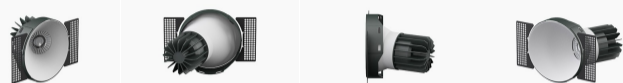

## CONE B 13W

₹300.00

CONE is a fine led spot light with a minimal design. This TRIMLESS recessed spot is build with painted aluminium body integrated with COB led. Comes in 2 diffrent light effects, Wallwasher or direct light .with depth that creates antiglare feel.

**Power**  
**Luminous flux**  
**IP**  
**Beam angle**  
**Cut-out dimensions**  
**Item size**  
**Input mA**  
**Colors**

13W LED CRI90  
1326m  
IP20  
60°  
110mm  
157\*109\*105 mm  
350mA  
black white