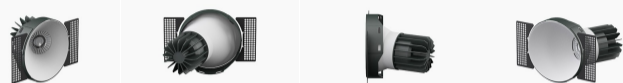

CONE B 13W

₹300.00

CONE is a fine led spot light with a minimal design. This TRIMLESS recessed spot is build with painted aluminium body integrated with COB led. Comes in 2 diffrent light effects, Wallwasher or direct light .with depth that creates antiglare feel.

Power
Luminous flux
IP
Beam angle
Cut-out dimensions
Item size
Input mA
Colors

13W LED CRI90
1326m
IP20
60°
110mm
157*109*105 mm
350mA
black white