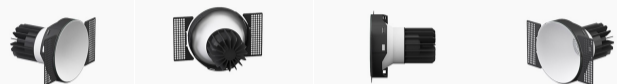

CONE A 13W

₹300.00

CONE is a fine led spot light with a minimal design. This TRIMLESS recessed spot is build with painted aluminium body integrated with COB led. Comes in 2 diffrent light effects, Wallwasher or direct light .with depth that creates antiglare feel.

Power
Luminous flux
IP
Beam angle
Cut-out dimensions
Item size
Input mA
Colors

13W LED CRI90
1326m
IP20
60°
110mm
157*109*105 mm
350mA
black white