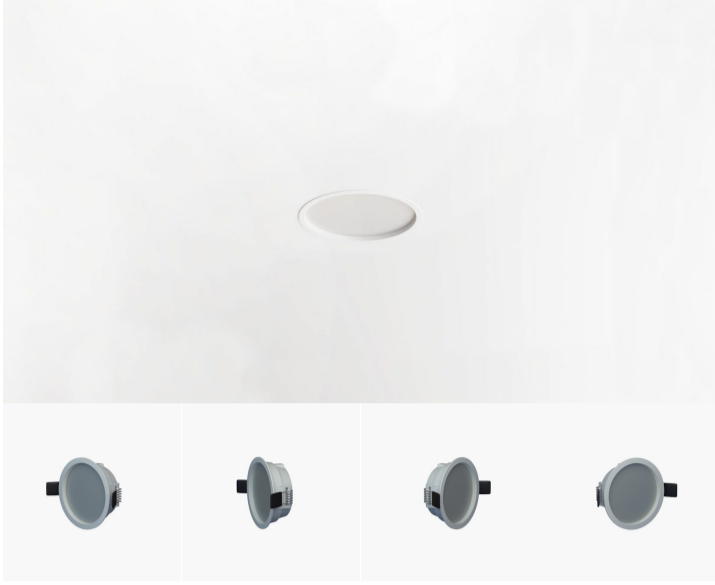

SELINE 10W

₹113.00

Seline is a refined integrated led spot light, with a minimalist design frame that come in sandy white or black finish. This recessed spot family is build with SMD Backlight. All 3 Sizes come with high quality diffuser that spread Soft and warm light to the space.

Power
Luminous flux
IP
Beam angle
Cut-out dimensions
Item size
Input mA
Colors

10W LED
980lm
IP44
106°
98mm
103*40mm
300mA
black white