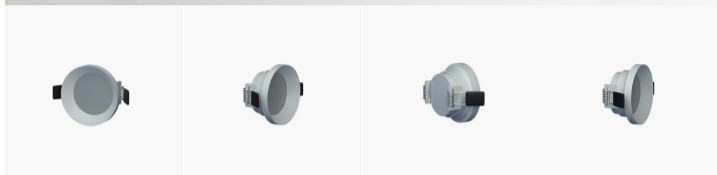

BRI 3.5W

₹130.00

BRI is a refined integrated led spot light, with a protruding painted aluminum cylinder. This recessed spot family is build with SMD Backlight. All 3 Sizes come with high quality diffuser that spread Soft and warm light to the space.

Power
Luminous flux
IP
Beam angle
Cut-out dimensions
Item size
Input mA
Colors

3.5W LED
270lm
IP20
90°
75mm
85*45mm
350mA
black white